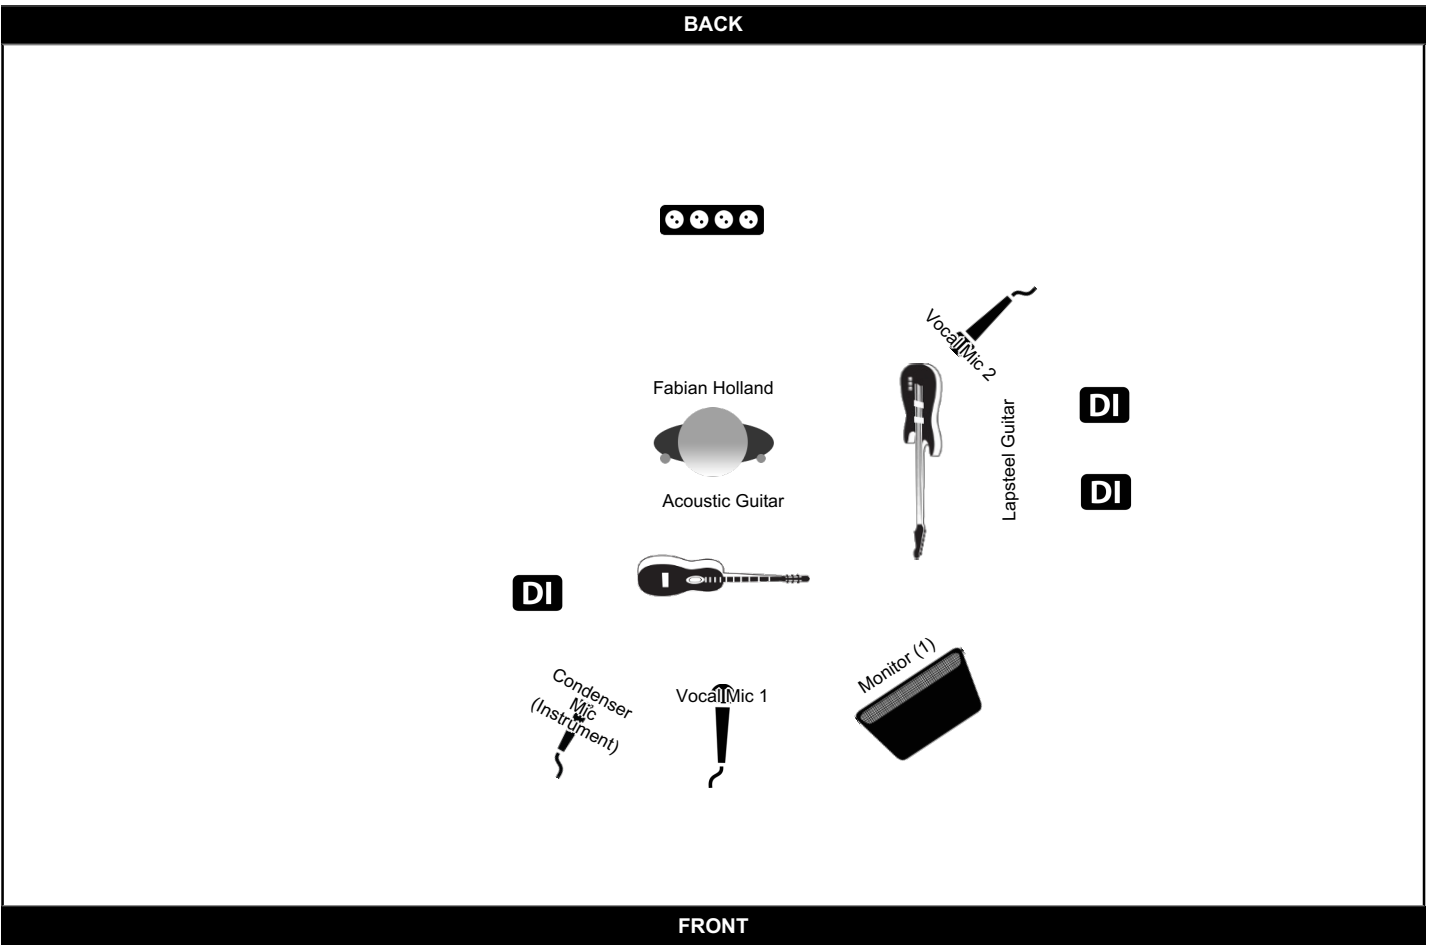

<http://www.fabianholland.com>

Contact: Fabian Holland (01573 040 7461 / fabianhollandmusic@gmail.com)

Extra Info

- The Lapsteel is on a stand
- Fabian will be sitting on a chair
- The Lapsteel has two outputs, one normal and one for bass sounds going through an octave pedal.
- All microphones require phantom power

What is required from the venue:

- 2 Microphone stands
- 3 DI Boxes
- 1 Stage Monitor
- 1 chair
- 3 XLR Cables

Monitor Groups

Group	Soundmix
Group 1	Vocal Mic 1, Vocal Mic 2, Instrument Condenser Mic, Acoustic Guitar and Lapsteel guitar.